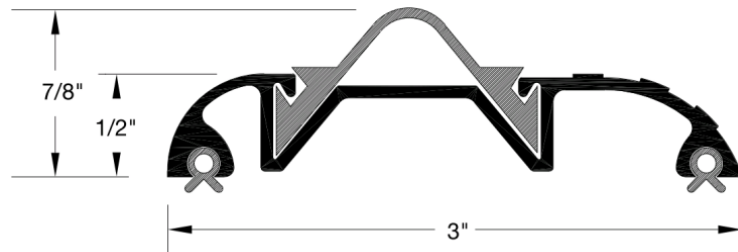

Threshold

Vinyl Top

V300 – Vinyl Insert 

Finishes:

- A - Aluminum Mill Finish
- D - Dark Bronze Anodized Aluminum

#10 x 1-1/2" wood screws provided.

Job:
Prepared For:
Prepared By:
Date:
Remarks:

Guaranteed quality since 1918